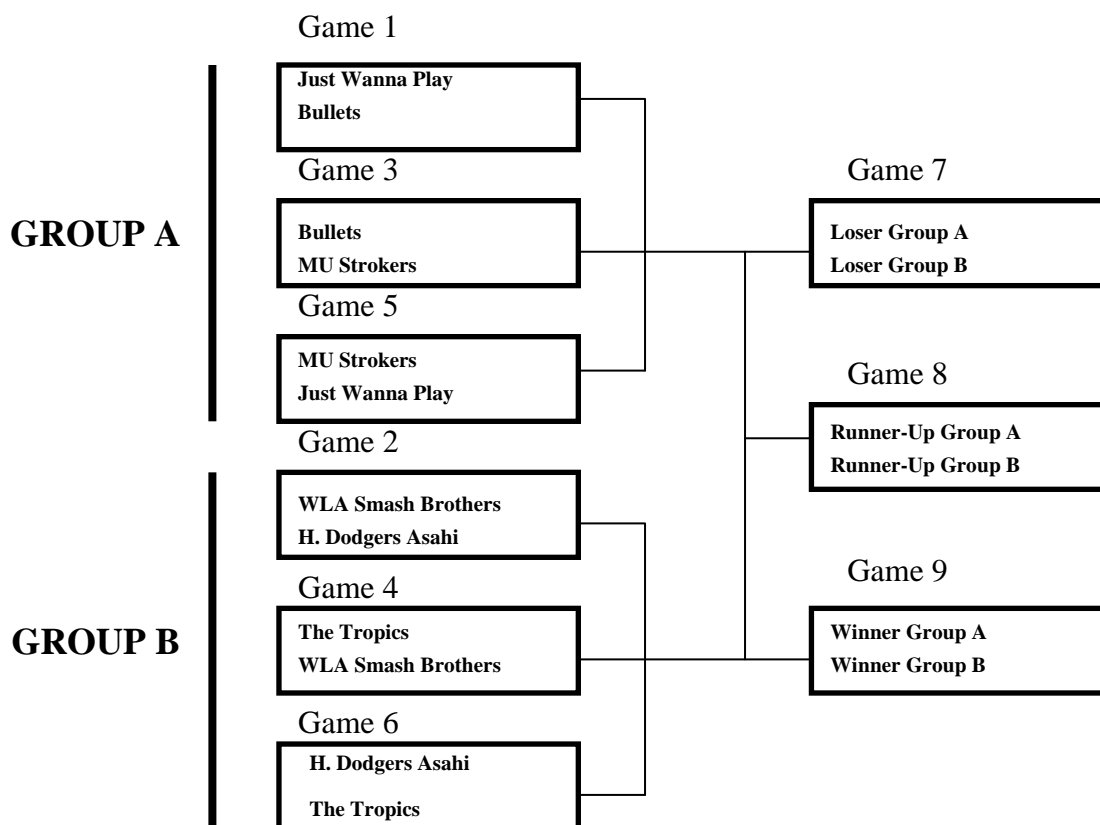

MENS WHITE

<u>GAME</u>	<u>TIME</u>	<u>FRIDAY, APRIL 8, 2011</u>	<u>SCHOOL</u>
1	7:15PM	Just Wanna Play vs. Bullets	Hamilton HS (L)

<u>GAME</u>	<u>TIME</u>	<u>SATURDAY, APRIL 9, 2011</u>	<u>SCHOOL</u>
2	9:00AM	WLA Smash Brothers vs. H. Dodgers Asahi	Hamilton HS (L)
3	12:00PM	Bullets vs. MU Stokers	Hamilton HS (L)
4	1:00PM	The Tropics vs. WLA Smash Brothers	Hamilton HS (L)
5	4:00PM	MU Stokers vs. Just Wanna Play	Hamilton HS (L)
6	5:00PM	H. Dodgers Asahi vs. The Tropics	Hamilton HS (L)

<u>GAME</u>	<u>TIME</u>	<u>SUNDAY, APRIL 10, 2011</u>	<u>SCHOOL</u>
7	1:00PM	Loser Grp A vs. Loser Grp B	Hamilton HS (L)
8	2:00PM	Runner-Up Grp A vs. Runner-Up Grp B (cons)	Hamilton HS (L)
9	3:00PM	Winner Grp A vs. Winner Grp B (Champ)	Hamilton HS (L)