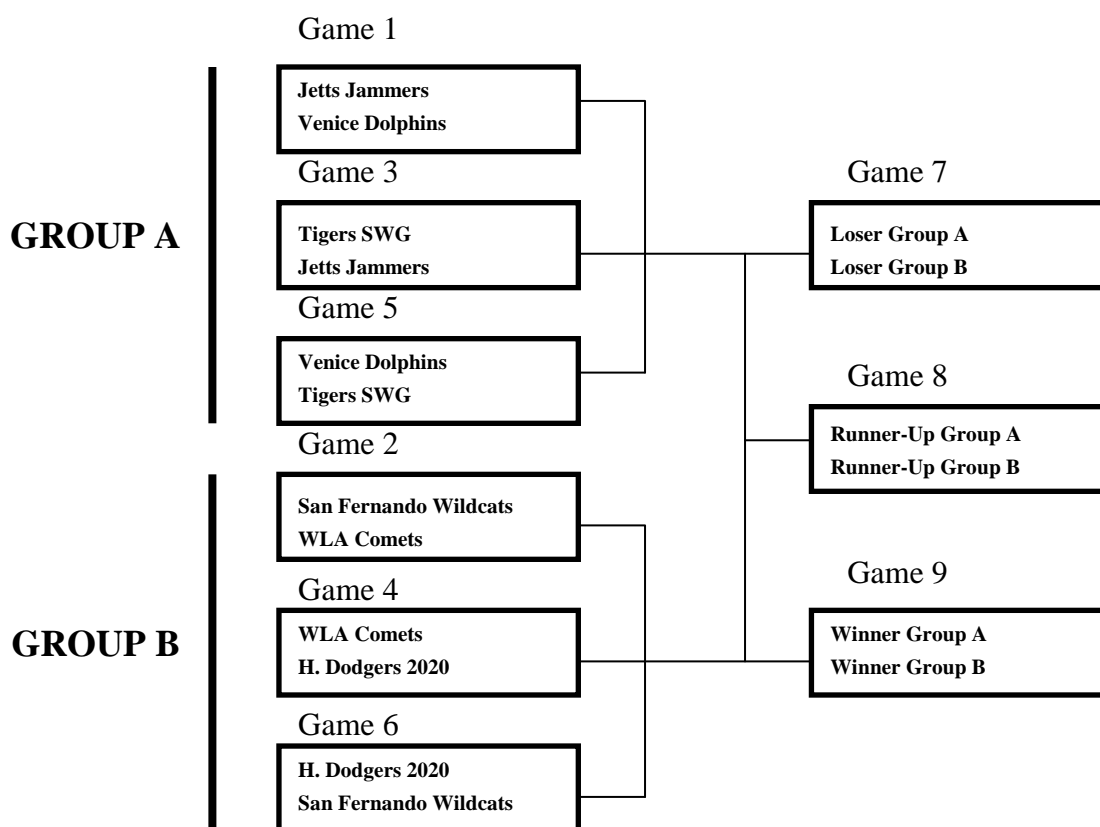

# 3<sup>RD</sup> GRADE GIRLS

<u>GAME</u>	<u>TIME</u>	<u>SATURDAY, APRIL 9, 2011</u>	<u>SCHOOL</u>
1	9:00AM	Jetts Jammers vs. Venice Dolphins	Mark Twain MS
2	10:00AM	San Fernando Wildcats vs. WLA Comets	Mark Twain MS
3	1:00PM	Tigers SWG vs. Jetts Jammers	Mark Twain MS
4	2:00PM	WLA Comets vs. H. Dodgers 2020	Mark Twain MS
5	5:00PM	Venice Dolphins vs. Tigers SWG	Mark Twain MS
6	6:00PM	H. Dodgers 2020 vs. San Fernando Wildcats	Mark Twain MS

<u>GAME</u>	<u>TIME</u>	<u>SUNDAY, APRIL 10, 2011</u>	<u>SCHOOL</u>
7	11:00AM	Loser Group A vs. Loser Group B	Mark Twain MS
8	12:00PM	Runner-Up Grp A vs. Runner-Up Grp B (cons)	Mark Twain MS
9	1:00PM	Winner Grp A vs. Winner Grp B (Champ)	Mark Twain MS